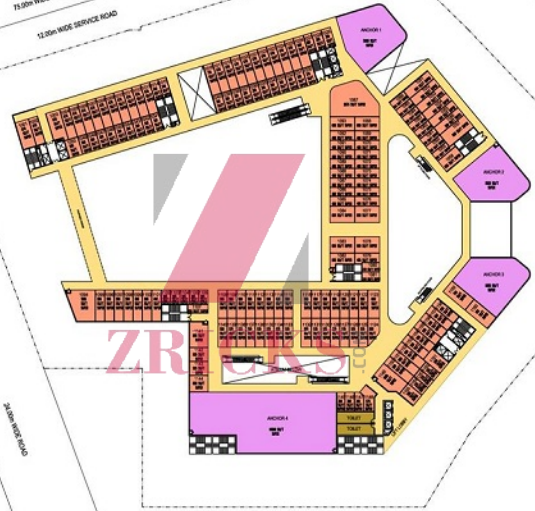

75.00m WIDE ROAD

12.00m WIDE SERVICE ROAD

24.00m WIDE ROAD

12.00m WIDE ROAD

FIRST FLOOR PLAN